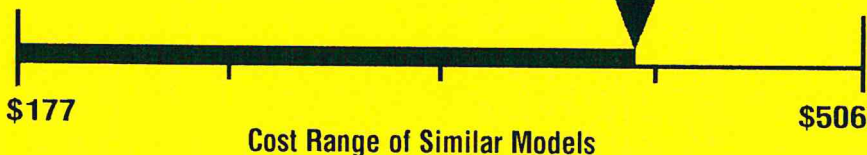

ENERGYGUIDE

Water Heater – ELECTRIC

Tank Size (Storage Capacity): 45 gallons

Rheem Sales Company, Inc.

Model XE50T06ST45U1

B00087

Estimated Yearly Energy Cost

$419