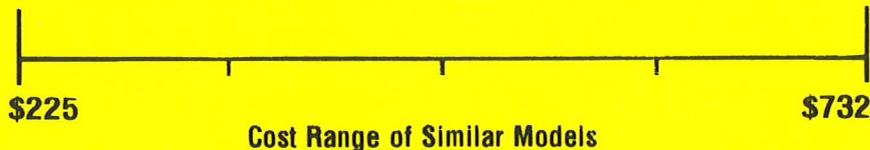

ENERGYGUIDE

Water Heater – ELECTRIC

Tank Size (Storage Capacity): 72 gallons

Uniform Energy Factor: 4

Rheem Sales Company, Inc.

Model XE80T10H45U0

Q37241

Estimated Yearly Energy Cost

$149